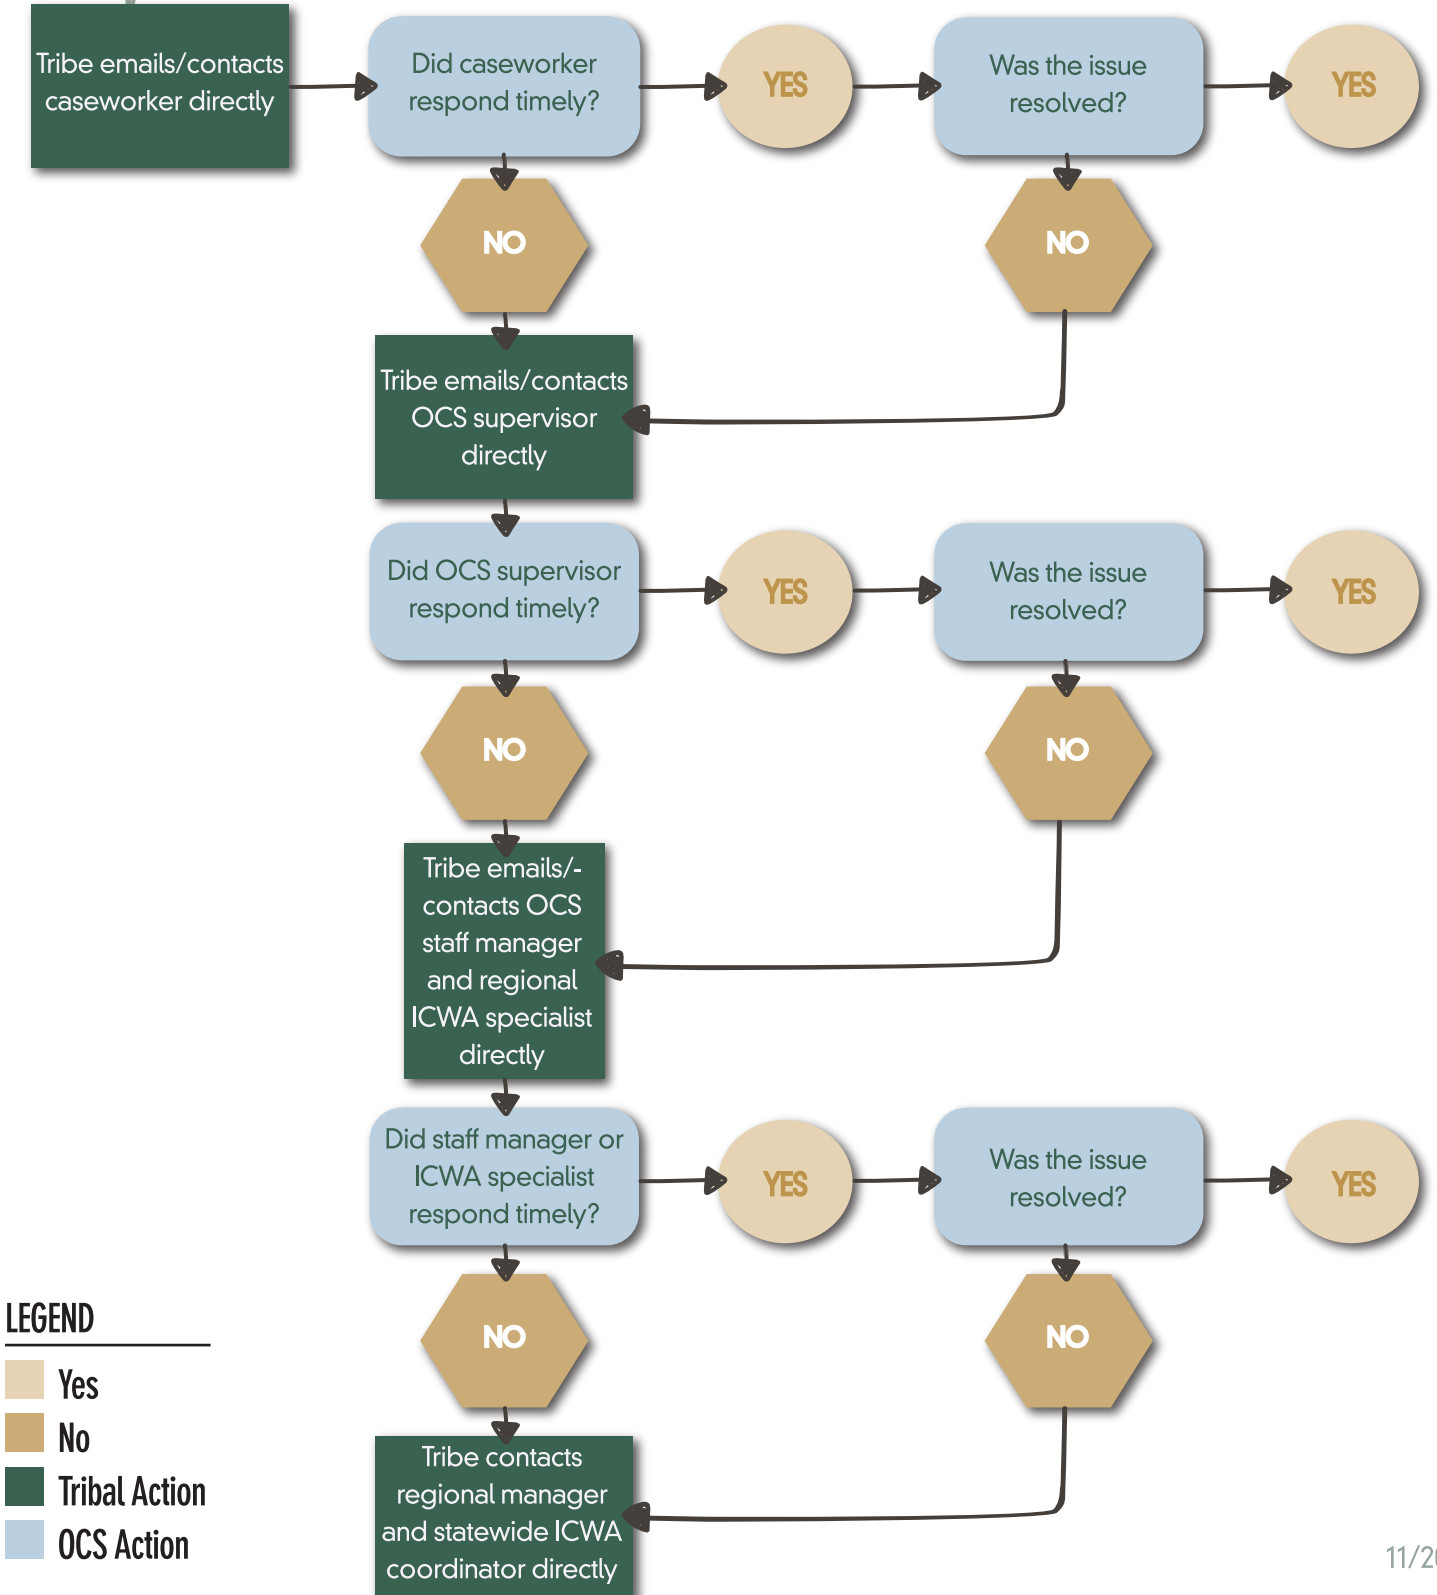

TRIBAL CONCERN FLOW CHART

LEGEND

- Yes
- No
- Tribal Action
- OCS Action